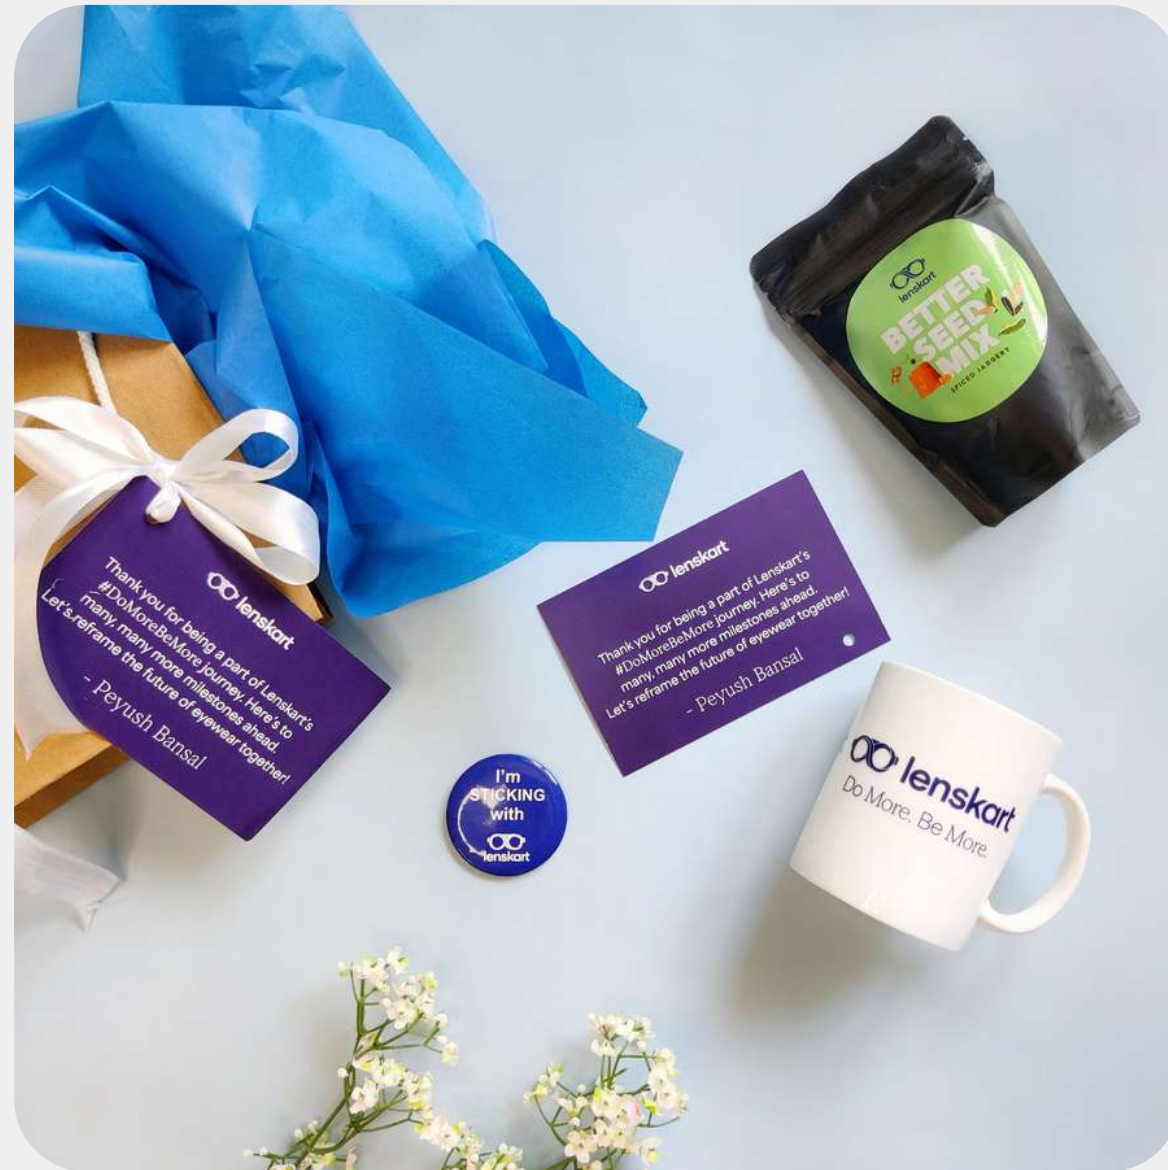

WHY US

We're a one stop shop: we curate, hand-pack and ship whether you are shipping to one address or to multiple addresses.

- ★ We specialise in creating "Out Of The Box" gift ideas
- ★ We constantly innovate and keep incorporating new products and trends into our gifting ideas
- ★ We provide efficient last mile delivery. Ship PAN India & International
- ★ Our pricing is affordable with no compromise on quality
- ★ We source products from local artisans, women entrepreneurs, home grown brands and popular brands
- ★ We prioritise "Made in India" products
- ★ We are the next best team in gifting after Santa Claus