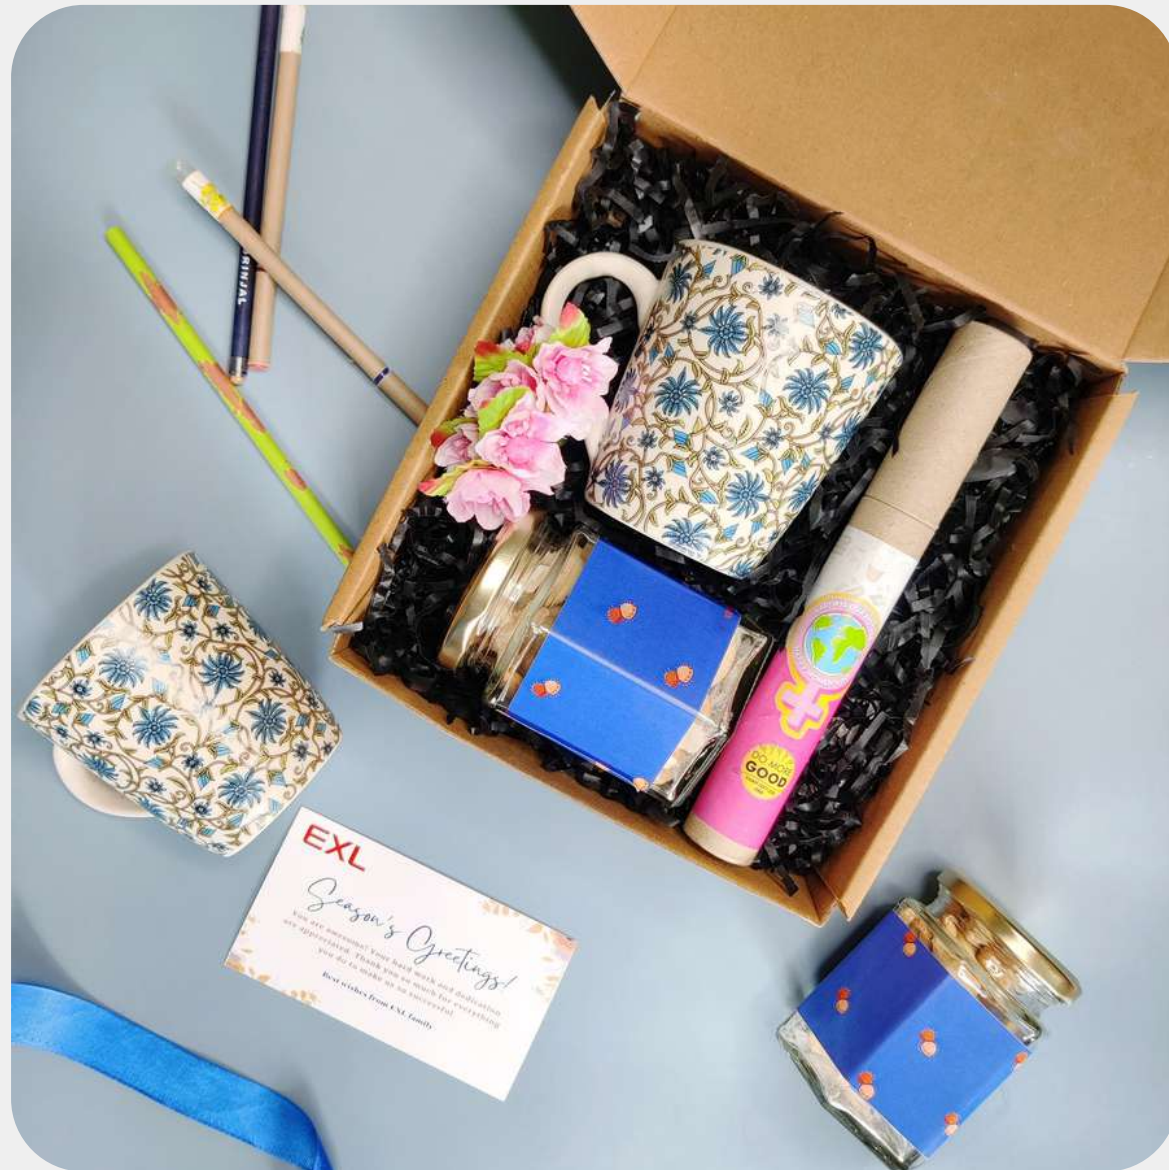

Customised Box w/sleeve

Safelam

Customised Bag

AMPM PR Kit

EXL Womens Day

Azuga Covid WFH

CXO Talks

BCG